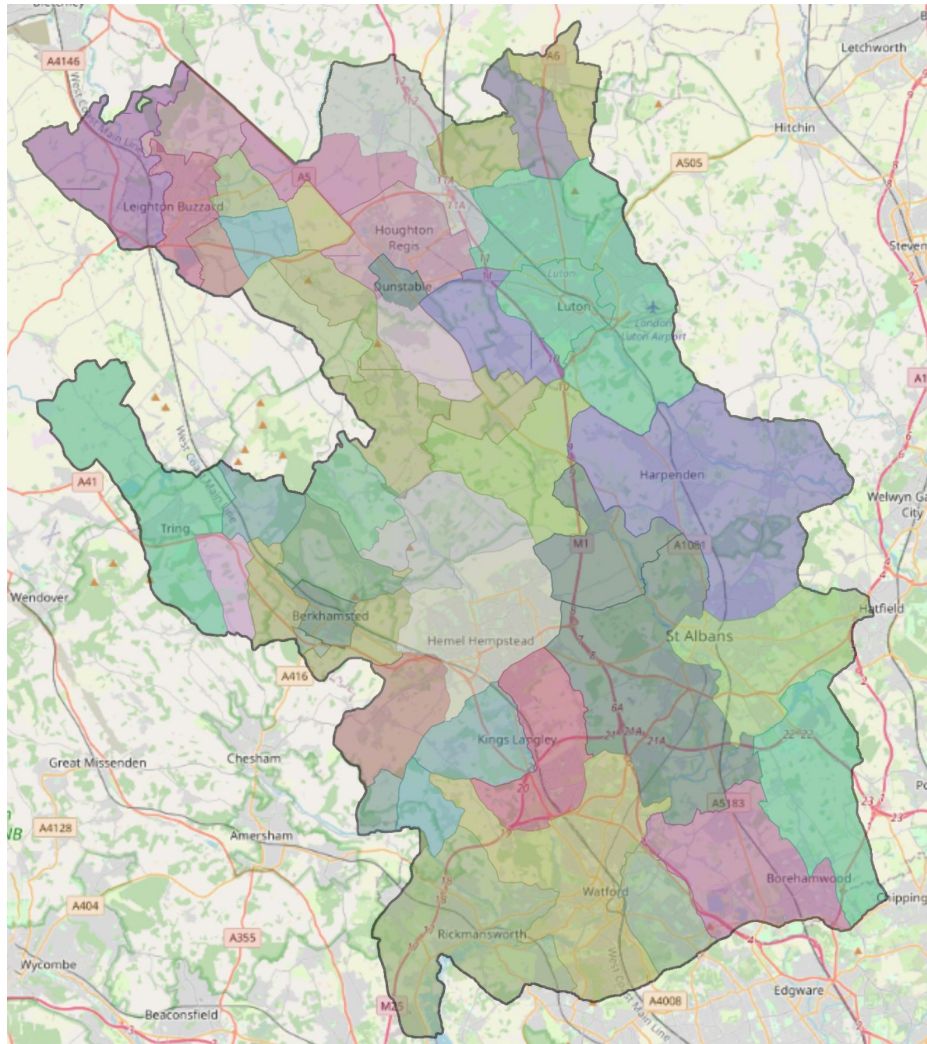

Press Release: New Release

More than 355 Square Miles of additional Lloyd George Domesday records released on TheGenealogist's Map Explorer™

[TheGenealogist](#) has once again expanded its Landowner and Occupier Collection with the release of **over 134,000 new Lloyd George Domesday land tax records**. This latest addition covers more than 355 square miles of Hertfordshire and Bedfordshire, including areas around Watford, St Albans, and Hemel Hempstead, and extending up to Luton, Dunstable, and Toddington. The records provide a fascinating insight into the lives of our ancestors, enabling researchers to uncover the owners and occupiers of properties between 1910 and 1915, as well as details about the size, state of repair, and value of their homes.

© TheGenealogist/Imagearchive
The Corn Exchange, Luton

The scanned field book pages (IR58) have been meticulously linked to large scale Ordnance Survey maps from the time and are fully searchable by a person's name, county, parish, and street. TheGenealogist's powerful Map Explorer™ tool provides an easy way to switch between georeferenced modern and historical maps, allowing researchers to explore the area and see how it has changed over time.

- Individual property details can be found in these IR58 1910 Valuation Office records
- Fully searchable records by a person's name, county, parish and street
- Survey books are linked to large scale maps used in 1910-1915 and viewable on the powerful Map Explorer™
- The historic OS maps locate individual plots georeferenced to a modern street map or satellite map underlay