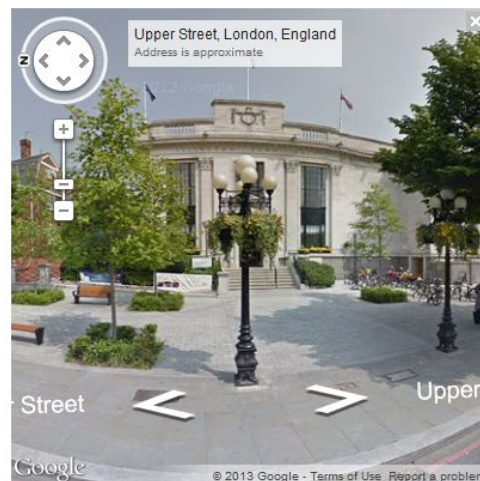

A full image of the war memorial and other relevant images with useful information are provided to really get a feel for where your ancestor is commemorated. There is also a click-through option to Google Maps with Street View, so you can view the actual street and location! TheGenealogist brings everything together on one page, making things as easy as possible in your search quest.

UK War Memorials Memorial

Memorial Name	London Islington Town Hall Upper Street Borough Council Staff WW1
Inscription	1914 1918 In Grateful Remembrance of the Men Who in the Terrible Days of War Went Forth From the Service of the Council of This Borough To Fight For Right Against Might. the Names of Those Who Returned Not Again Are Here Inscribed To Be Held in Honour For
Number of Names	19
Images	    <p>Front entrance to Islington Town Hall</p> <p>Memorial plaque on wall with WW1 inscription above names Close-up of WW1 inscription at top of memorial plaque Close-up of inscription at bottom of memorial plaque</p>
Map	 <p>Map Satellite</p> <p>Google Map Data - Terms of Use Report a map error</p>
Links	 View Further Details on this Memorial at the UK National Inventory of War Memorials

 [View Original Image](#)

With high resolution images, TheGenealogist takes you to a clear view of the war memorial. See your ancestor's name in the list of commemorated war deaths.

The many images provided include close up shots and more distant images. Here

we see the outside location of the memorial, in this case, Islington Council Offices.

There's a handy link to Google Maps with Street View allowing you to view the memorial in panoramic detail (if located outside). Here we are able to see the outside street which is handy if planning a visit to familiarise yourself with the area.